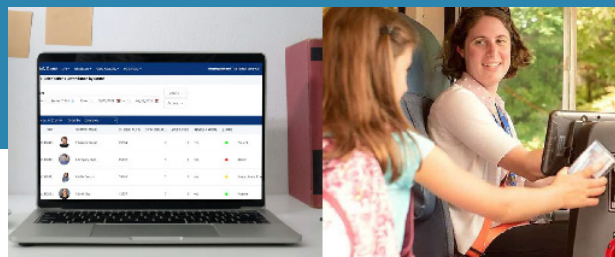

V-Pass (Student Ridership and Attendance)

Track student ridership and attendance through the use of REID technology. View live information for students riding the bus or jump into your historical reports. Receive for students scanning into the wrong bus and/or stop.

Ability to integrate with our Parent App to provide parents with visibility of their kids as they get on or off the bus.