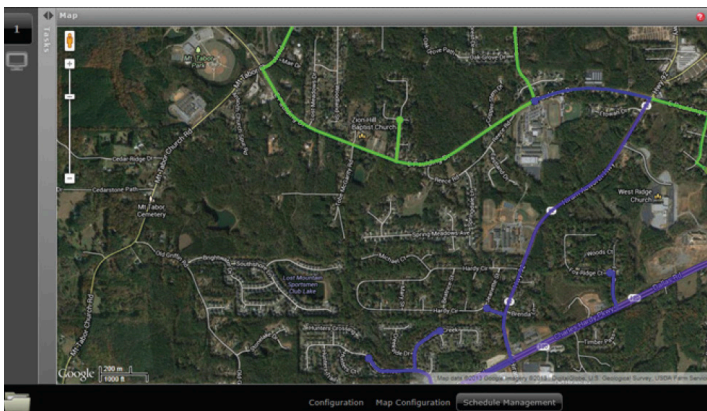

VEO TRANSPORTATION

Enterprise Solution for Student Transportation

An easy-to-use solution that solves all of your school bus program challenges. The Busology VEO Transportation solution is browser-based and utilizes calendar-based routing to effectively manage the changing needs of both regular and special education transportation services.

CALENDAR-BASED FUNCTIONALITY

Unique to the marketplace, Busology VEO Transportation employs a fully integrated, multi-term calendar that enables you to:

- Easily manage complicated custody arrangements.
- Students can have numerous pick-up and drop-off locations assigned to different days throughout the week, month, and year.
- Maintain past, current, and future transportation data in one database.
- Promote and assign students to new schools, and routes on different buses for upcoming terms while retaining grade, school and bus assignments for the current term.

- Perform what-if scenarios and generate required reports without creating data copies or loading data into separate databases.
- Set students to inactive temporarily or permanently with the ability to track service start and end dates.
- Make edits to a student's routing to accommodate a one-time change without altering their regular schedule.
- View your students, routing data and eligibility zones on your district map, and Google map.
- Share data between VEO Transportation and other district applications.
- Capture history and easily identify daily changes.

INTEGRATED GPS SOLUTIONS

VEO Now Software:

- Compare actual and planned data on a map to ensure safe and optimized routes are followed.
- Utilize real time and historical data to make safety, efficiency, and service improvements.