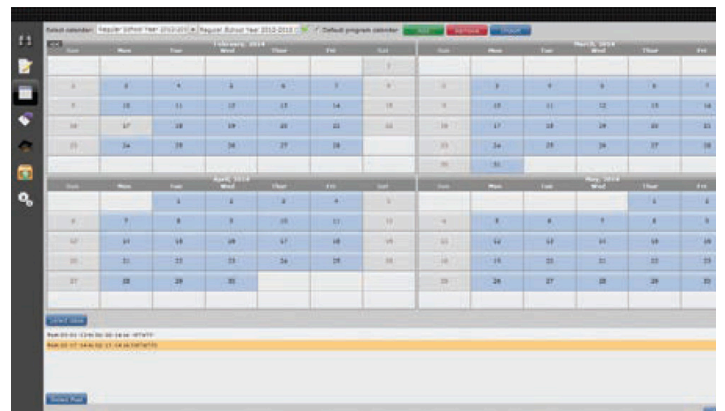

CALENDAR-BASED FUNCTIONALITY

Unique to the marketplace, Busology VEO Transportation employs a fully integrated, multi-term calendar that enables you to:

- Easily manage complicated custody arrangements.
- Students can have numerous pick-up and drop-off locations assigned to different days throughout the week, month, and year.
- Maintain past, current, and future transportation data in one database.
- Promote and assign students to new schools, and routes on different buses for upcoming terms while retaining grade, school and bus assignments for the current term.

- Perform what-if scenarios and generate required reports without creating data copies or loading data into separate databases.
- Set students to inactive temporarily or permanently with the ability to track service start and end dates.
- Make edits to a student's routing to accommodate a one-time change without altering their regular schedule.
- View your students, routing data and eligibility zones on your district map, and Google map.
- Share data between VEO Transportation and other district applications.
- Capture history and easily identify daily changes.